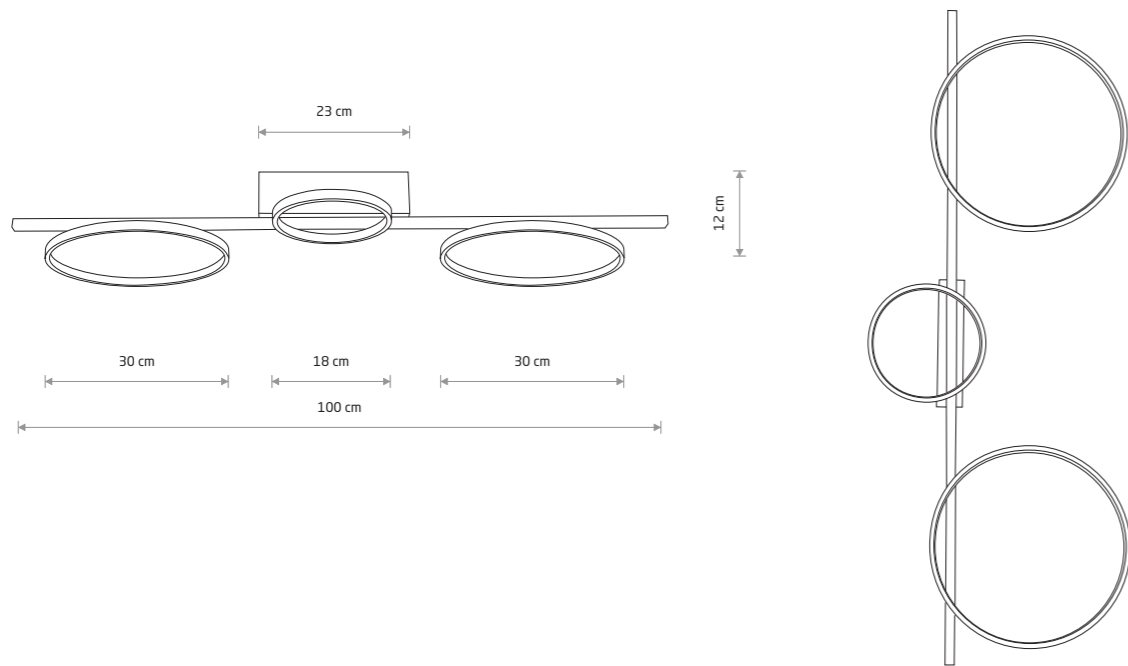

CIRCOLO LED 10816

## CIRCOLO LED

■ painted aluminum, plastic PC

■ 10816 3000K ■ 10866 4000K

Item No.	Power	Colour temp.	Luminous flux	Beam angle	Colour Rendering Index (CRI)	Input	Safety type	Power factor	Ingress protection	Lifetime
10816	33W LED	3000K	1100 lm	70°	>90	~220-230 V, 50/60 Hz	⊕	>0.5	IP20	30000h
10866	33W LED	4000K	1200 lm	70°	>90	~220-230 V, 50/60 Hz	⊕	>0.5	IP20	30000h

■ BLACK P013 RAL 9005

CIRCOLO LED 10866