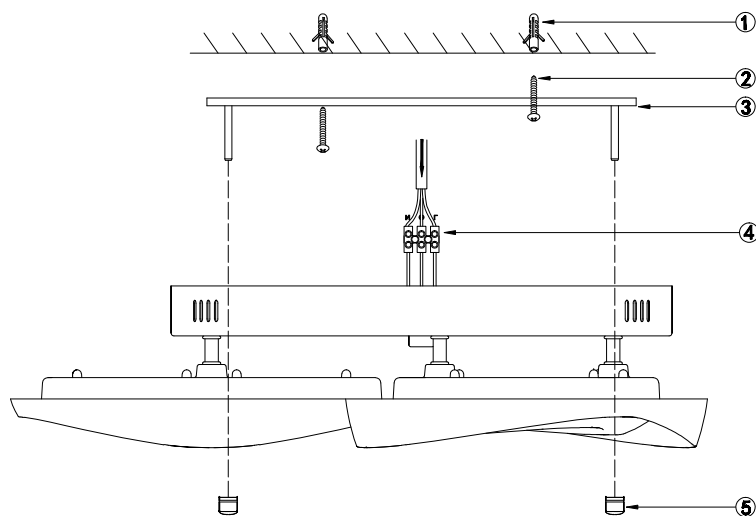

Instruction

FR6008CL-L50W

MAX 50W
3560 Lumen

Model: FR6008CL-L50W
Series: Bettina

Ceiling Lamps