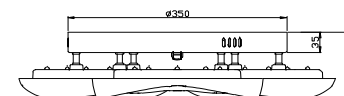

Instruction

FR6008CL-L50W

MAX 50W
3560 Lumen

Model: FR6008CL-L50W
Series: Bettina

Ceiling Lamps