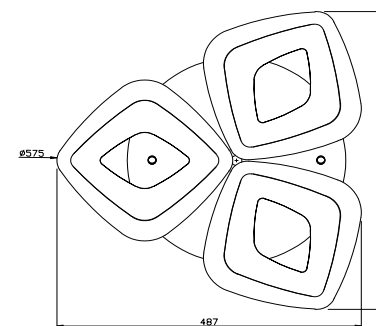

Instruction

FR6008CL-L50W

MAX 50W
3560 Lumen

Model: FR6008CL-L50W
Series: Bettina

Ceiling Lamps