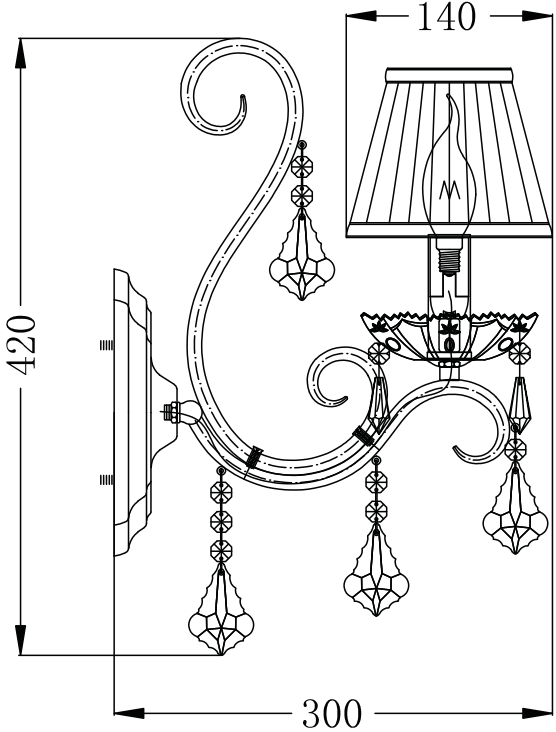

Instruction

Collection: Elegant
Series: Triumph
Model: ARM288-01-G
Wall-mounted

- A = 1
- B = 4
- C = 1
- D = 1
- E = 1

1 x E14 (40w)

MAYTONI
DECORATIVE LIGHTING

www.maytoni.de