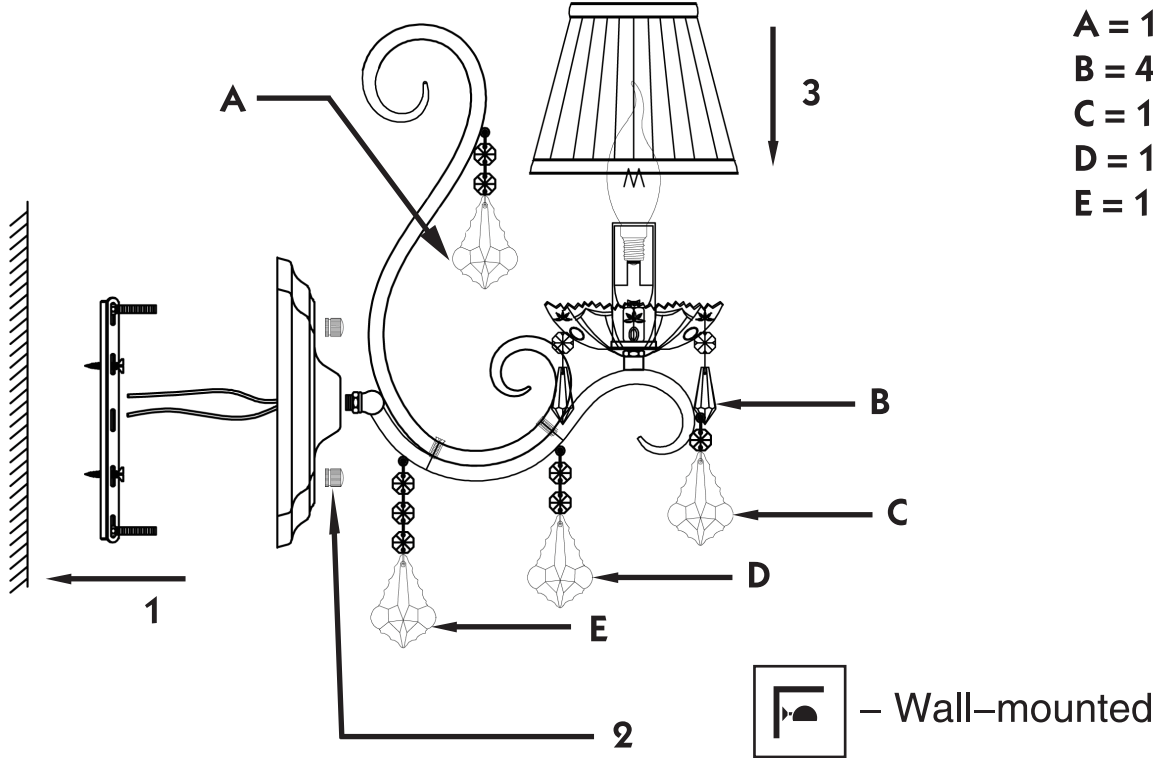

Instruction

Collection: Elegant
Series: Triumph
Model: ARM288-01-G
Wall-mounted

- A = 1
- B = 4
- C = 1
- D = 1
- E = 1

1 x E14 (40w)

MAYTONI
DECORATIVE LIGHTING

www.maytoni.de